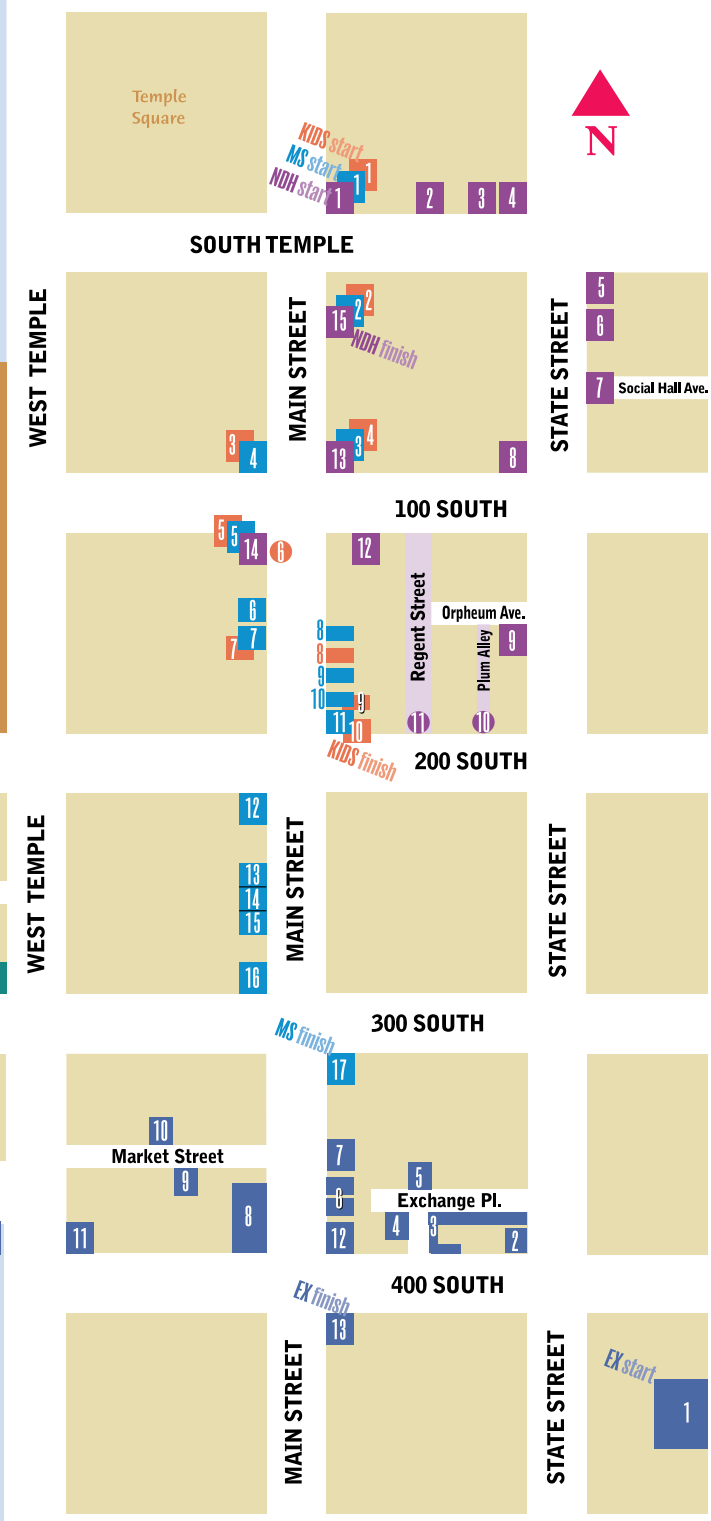

Gateway-Railroad District Tour

- GRD 1** Patrick Dry Goods Co. Bldg., 163 W. 200 South
- 2** Hotel Victor, 155 West 200 South
- 3** Bertolini Block, 145 West 200 South
- 4** Oregon Shortline Railroad Bldg., 122 West Pierpont Ave.
- 5** Peery Hotel, 110 West 300 South
- 6** Squatters Pub Brewery, 147 West 300 South
- 7** Broadway Lofts, 159 West 300 South
- 8** Broadway Hotel, 222 West 300 South
- 9** Holy Trinity Greek Orthodox Cathedral, 279 South 300 West
- 10** Firestone Tire & Rubber Co. Bldg., 308 West 300 South
- 11** Artspace, 325 West Pierpont Ave.
- 12** Henderson Block, 275 West 200 South
- 13** Dakota Lofts, 380 W. 200 South
- 14** Westgate Fine Arts Center, 342 West 200 South
- 15** Crane Building, 307 West 200 South
- GRD 16** Sweet Candy Co. Building, 224 South 200 West

Time Travel on Main Street—Kids Tour

- KIDS 1** Joseph Smith Memorial Bldg., 15 E. South Temple
- 2** ZCMI Facade, 50 South Main
- 3** McCormick Block, 74 South Main
- 4** First Security Bank, 79 South Main
- 5** Zion's Bank, 102 South Main
- 6** Clock, 100 South Main
- 7** Kearns Building, 136 South Main
- 8** Tracy Loan & Trust Bldg., 151 South Main
- 9** Salt Lake Herald Bldg., 169 S. Main
- KIDS 10** Walker Bank Building, 175 S. Main

*Historic
Downtown
Salt Lake City
Walking Tour
MAP*

Exchange Place & Market Street Tour

- EX 1** Salt Lake City & County Bldg., 451 South State
- 2** Hotel Plandome, 69 East 400 South
- 3** Newhouse Realty Bldg., 44-56, 62-64 Exchange Place
- 4** Commercial Club, 32 Exchange Place
- 5** Salt Lake Stock & Mining Exchange, 39 Exchange Pl.
- 6** Boston & Newhouse Bldgs., 9-10 Exchange Place
- 7** Felt Building, 341 South Main
- 8** Moss Federal Courthouse, 350 South Main
- 9** Odd Fellows Hall, 39 Market Street
- 10** New York Hotel, 48 Market Street
- 11** Shubrick Apartment Hotel, 72 West 400 South
- 12** New Grand Hotel, 369 South Main
- EX 13** First Security Bank Bldg., 405 South Main