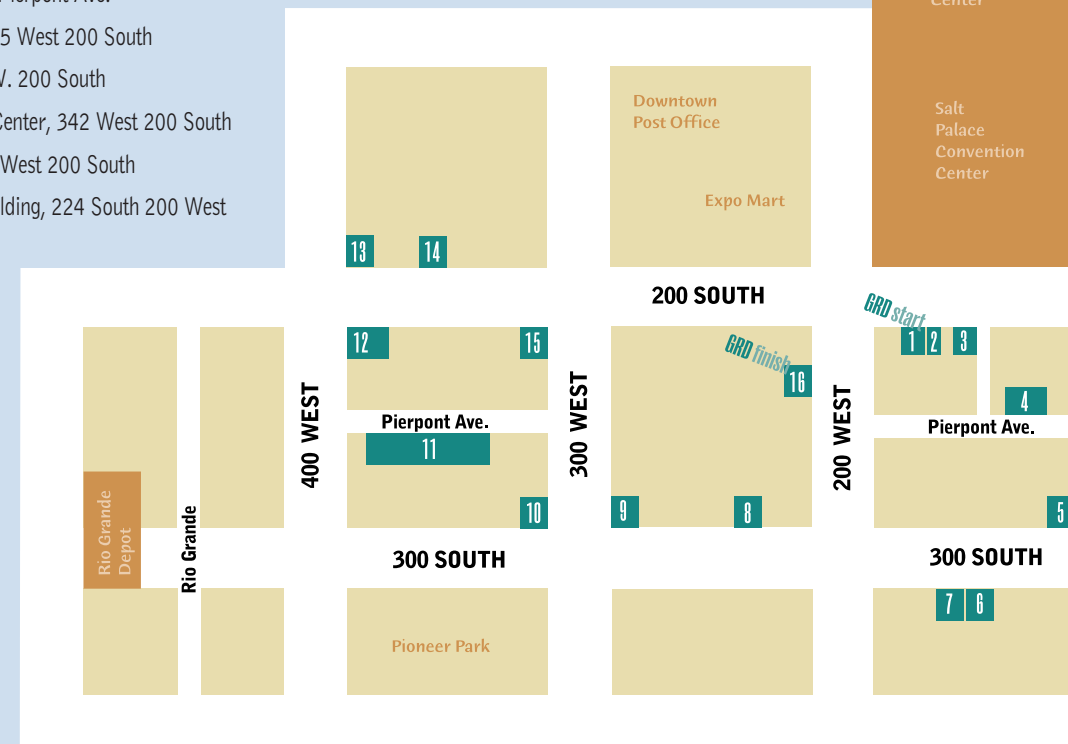

Gateway-Railroad District Tour

- **GRD 1** Patrick Dry Goods Co. Bldg., 163 W. 200 South
- **2** Hotel Victor, 155 West 200 South
- **3** Bertolini Block, 145 West 200 South
- **4** Oregon Shortline Railroad Bldg., 122 West Pierpont Ave.
- **5** Peery Hotel, 110 West 300 South
- **6** Squatters Pub Brewery, 147 West 300 South
- **7** Broadway Lofts, 159 West 300 South
- **8** Broadway Hotel, 222 West 300 South
- **9** Holy Trinity Greek Orthodox Cathedral, 279 South 300 West
- **10** Firestone Tire & Rubber Co. Bldg., 308 West 300 South
- **11** Artspace, 325 West Pierpont Ave.
- **12** Henderson Block, 275 West 200 South
- **13** Dakota Lofts, 380 W. 200 South
- **14** Westgate Fine Arts Center, 342 West 200 South
- **15** Crane Building, 307 West 200 South
- **GRD 16** Sweet Candy Co. Building, 224 South 200 West

Time Travel on Main Street—Kids Tour

- **KIDS 1** Joseph Smith Memorial Bldg., 15 E. South Temple
- **2** ZCMI Facade, 50 South Main
- **3** McCormick Block, 74 South Main
- **4** First Security Bank, 79 South Main
- **5** Zion's Bank, 102 South Main
- **6** Clock, 100 South Main
- **7** Kearns Building, 136 South Main
- **8** Tracy Loan & Trust Bldg., 151 South Main
- **9** Salt Lake Herald Bldg., 169 S. Main
- **KIDS 10** Walker Bank Building, 175 S. Main

*Historic
Downtown
Salt Lake City
Walking Tour
MAP*

Exchange Place & Market Street Tour

- **EX 1** Salt Lake City & County Bldg., 451 South State
- **2** Hotel Plandome, 69 East 400 South
- **3** Newhouse Realty Bldg., 44-56, 62-64 Exchange Place
- **4** Commercial Club, 32 Exchange Place
- **5** Salt Lake Stock & Mining Exchange, 39 Exchange Pl.
- **6** Boston & Newhouse Bldgs., 9-10 Exchange Place
- **7** Felt Building, 341 South Main
- **8** Moss Federal Courthouse, 350 South Main
- **9** Odd Fellows Hall, 39 Market Street
- **10** New York Hotel, 48 Market Street
- **11** Shubrick Apartment Hotel, 72 West 400 South
- **12** New Grand Hotel, 369 South Main
- **EX 13** First Security Bank Bldg., 405 South Main